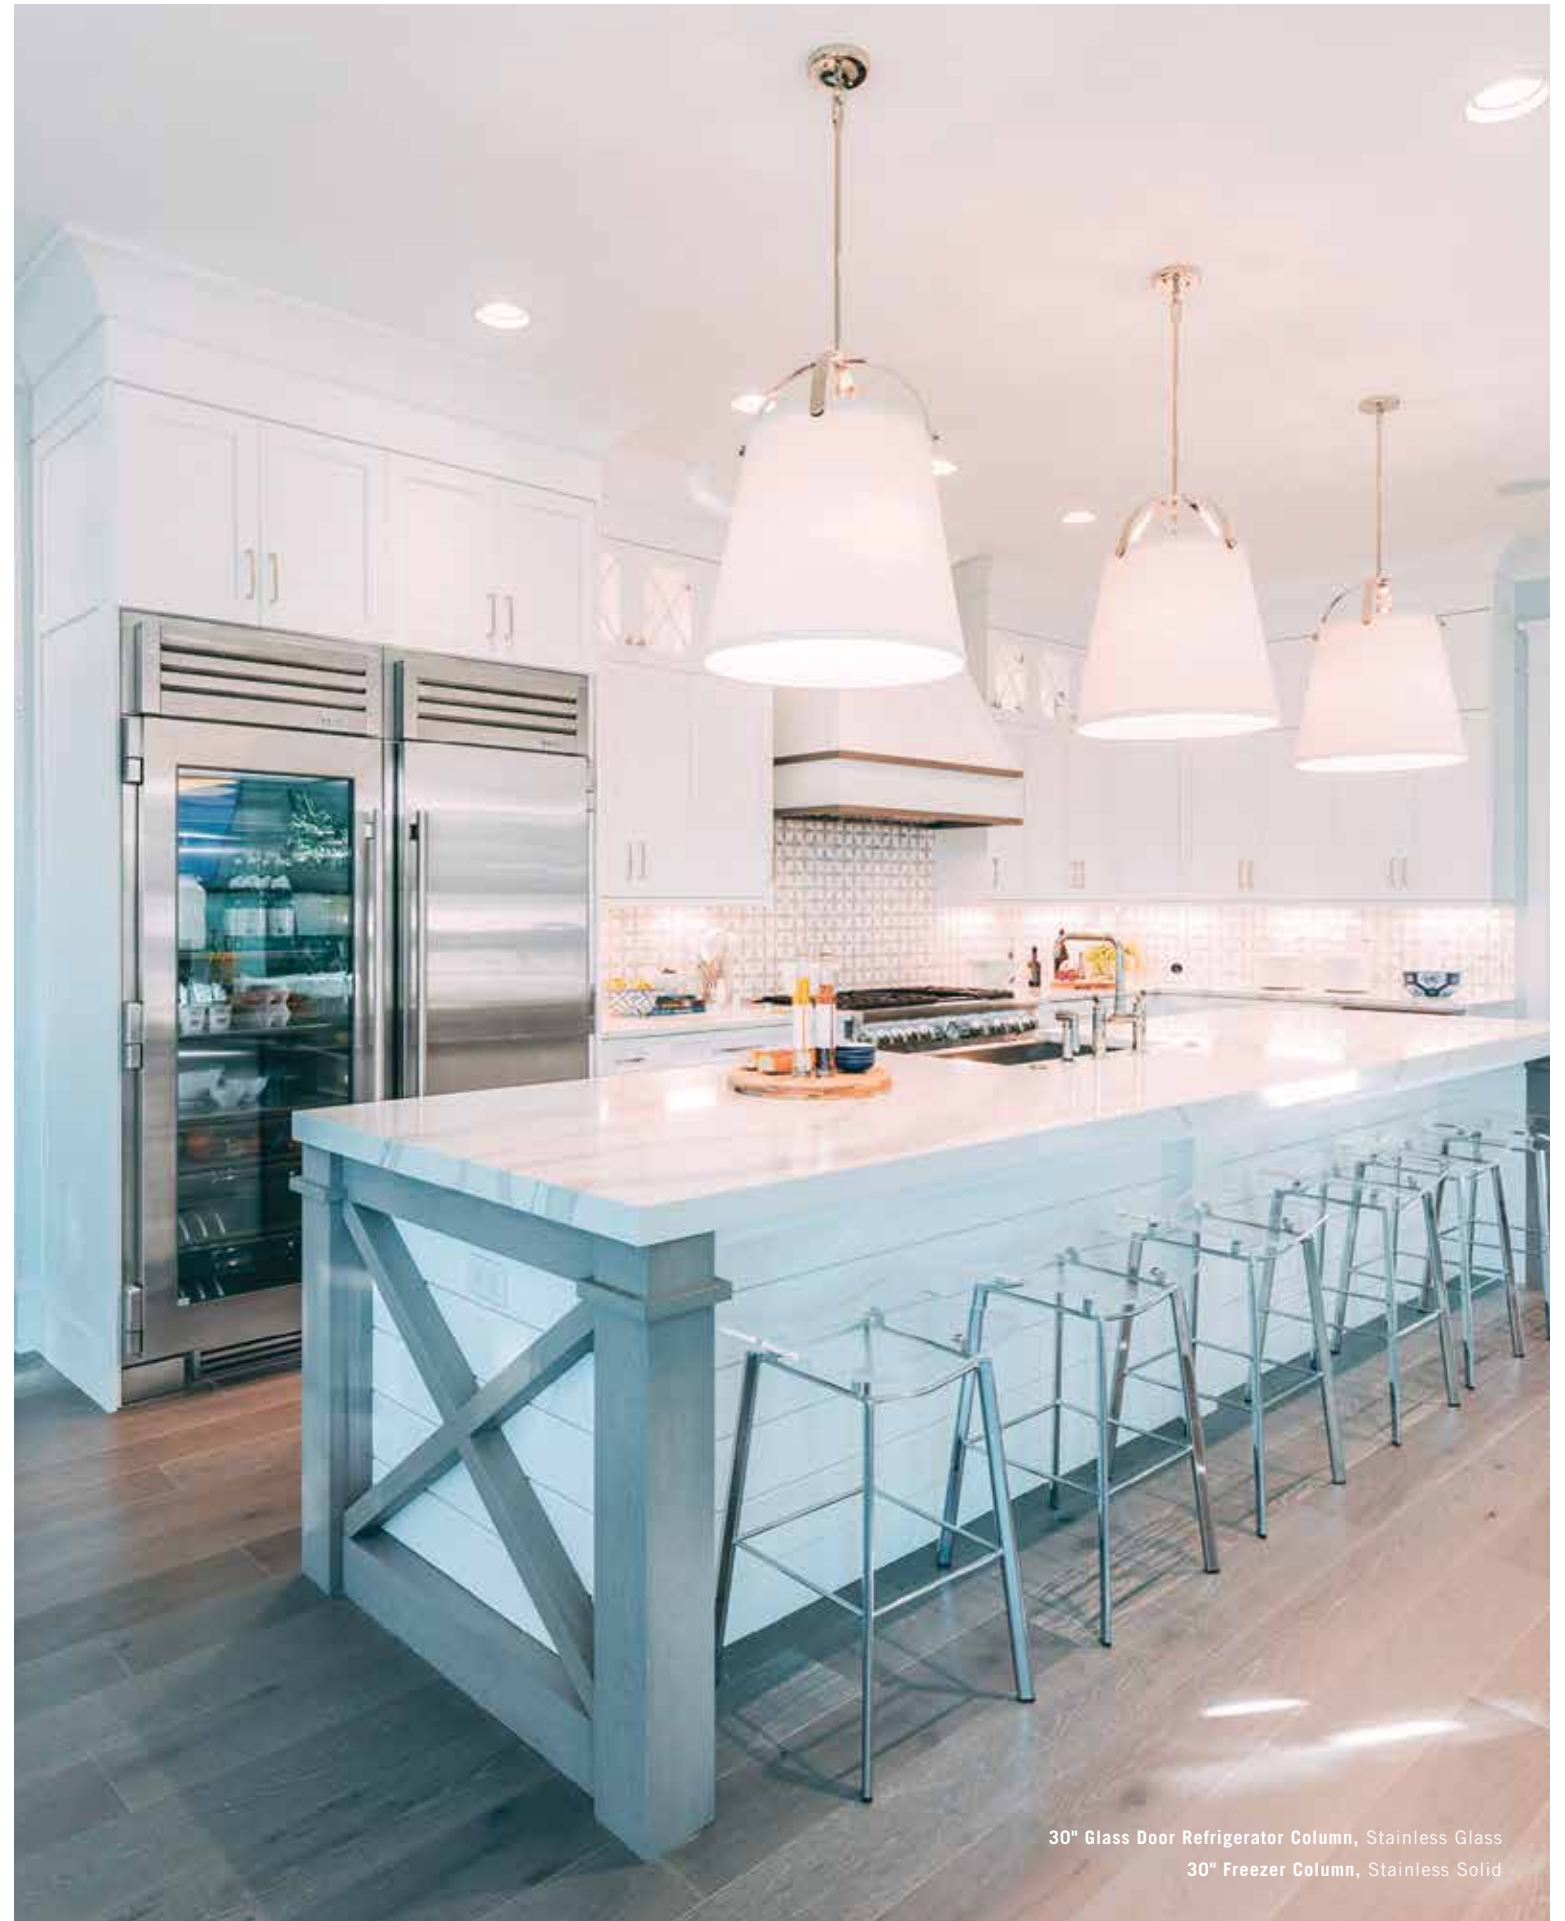

30" Glass Door Refrigerator Column, Stainless Glass
Undercounter Freezer Drawer, Stainless Solid

The True Residential refrigerator is an aesthetic indicator, a value statement, a retreat from the everyday. The kitchen designed around True is a kitchen designed with boldness and imagination; it's the kind of kitchen a world-renowned chef would design for her own home (or home away from home).