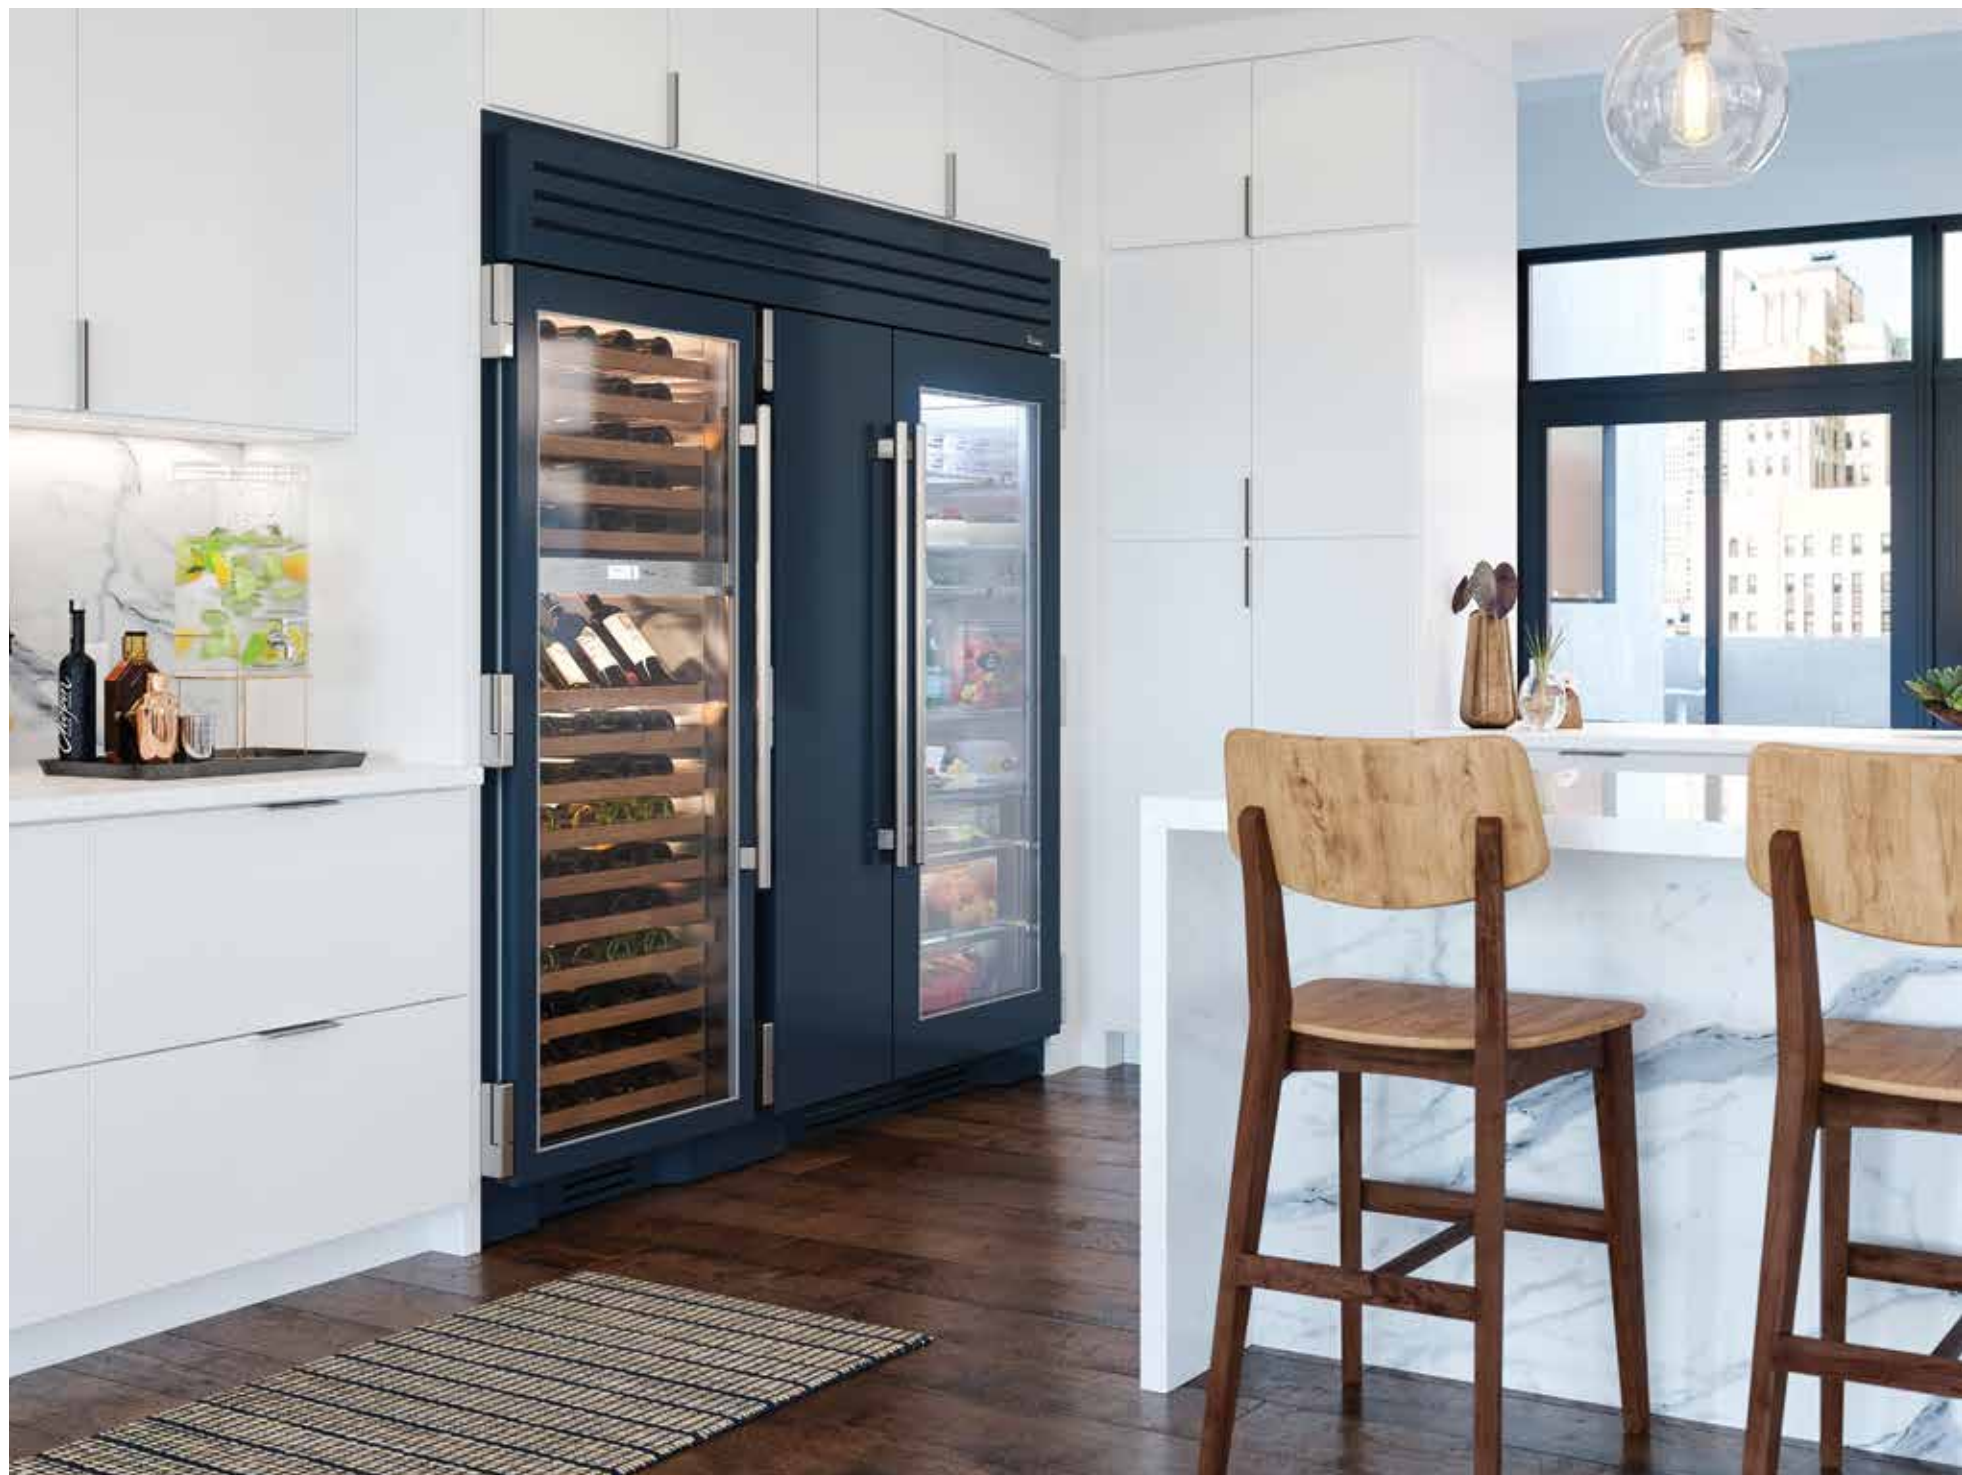

The True 42, Stainless Solid
24" Refrigerator Drawers, Stainless Solid

The True 48, Stainless Solid

The True 48, Bluestone / Stainless
30" Beverage Column, Bluestone / Stainless

30" Dual Zone Wine Column, Juniper / Stainless
The True 48 Glass Door, Juniper / Stainless
78" Joining Kit, Juniper

30" Glass Door Refrigerator Column, Stainless Glass
Undercounter Freezer Drawer, Stainless Solid

The True Residential refrigerator is an aesthetic indicator, a value statement, a retreat from the everyday. The kitchen designed around True is a kitchen designed with boldness and imagination; it's the kind of kitchen a world-renowned chef would design for her own home (or home away from home).