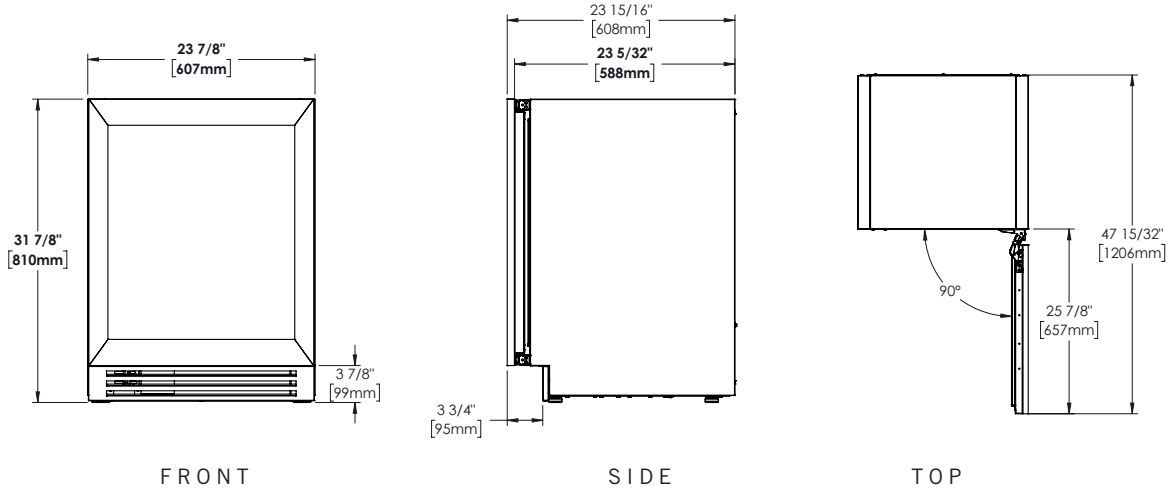

ORGANIZATION

- Two adjustable heavy-duty PVC coated black wire shelves allow for adjustable organization options
 - Shelf dimensions: 19⁵/₈" W x 17" L
- One pull-out PVC coated wire wine rack for storage of 7 bottles
 - Shelf dimensions: 17¹/₁₆" W x 16⁷/₈" L
- One floor wine cradle for storage of 5 bottles

BUILD YOUR TRUE

Customize your True with a variety of finish and hardware options at true-residential.com.

SPECIFICATIONS

Dimensions* (w x h x d)	23 ⁷ / ₈ " x 31 ⁷ / ₈ " x 23 ⁵ / ₈ "
Cutout Dimensions (w x h x d)	24" x 32" x 24"
Standard Overlay Panel (w x h x d)	23 ⁵ / ₈ " x 28" x 3/4"
Panel provided by others. Other installation options available. Consult install guide for details.	
Capacity	5.0
Temperature Range	33°- 41°F (0.5°- 5°C)
Weight (lbs.)	145
Voltage	115/60/1 115/60/1 NEMA-5-15R
Amps	0.8
Annual Energy Consumption (kWh)	275
Power Cord Length (ft.)	10
Energy Star Rated	Yes

*Dimensions may vary +/- 1/8"

24" OVERLAY GLASS DOOR BEVERAGE CENTER

TUBADA-24-LG/RG-A~O – (shown with a 3/4" cabinetry panel.)

OPENING DIMENSIONS

MODEL OPTIONS

MODEL	FINISH
TURADA-24-LG-A~O	Overlay glass door, left hinged
TURADA-24-RG-A~O	Overlay glass door, right hinged