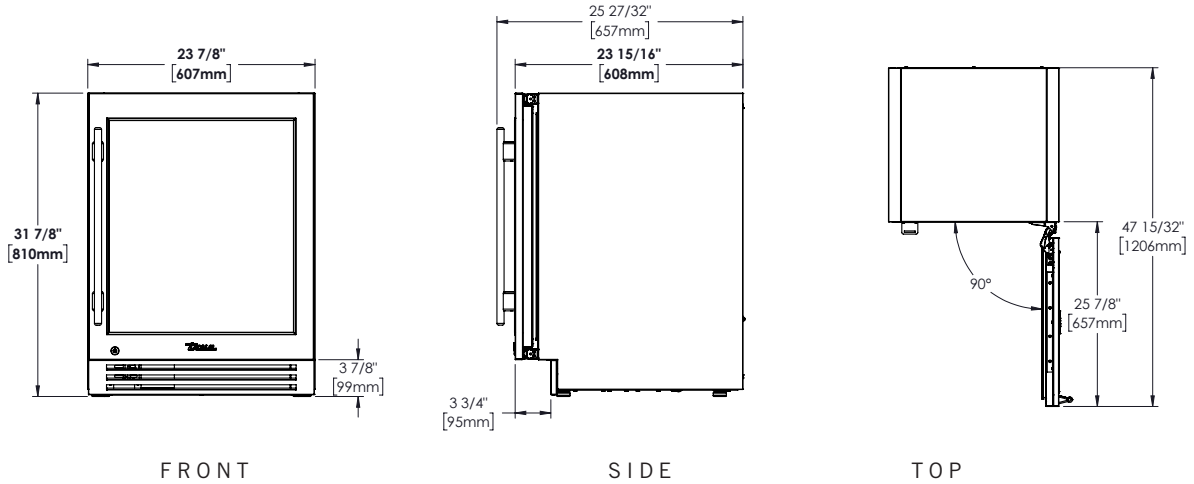

ORGANIZATION

- Two adjustable heavy-duty PVC coated black wire shelves allow for adjustable organization options
 - Shelf dimensions: 19⁵/₈" W x 17" L
- One pull-out PVC coated wire wine rack for storage of 7 bottles
 - Shelf dimensions: 17⁹/₁₆" W x 16⁷/₈" L
- One floor wine cradle for storage of 5 bottles

BUILD YOUR TRUE

Customize your True with a variety of finish and hardware options at true-residential.com.

SPECIFICATIONS

Dimensions* (w x h x d) 23⁷/₈" x 31⁷/₈" x 23¹⁵/₁₆"

Cutout Dimensions (w x h x d) 24" x 32" x 24"

Other installation options available, consult install guide

Capacity 5.0

Temperature Range 33° - 41°F (0.5° - 5°C)

Weight (lbs.) 145

Voltage 115/60/1 115/60/1 NEMA-5-15R

Amps 0.8

Annual Energy Consumption (kWh) 275

Power Cord Length (ft.) 10

Energy Star Rated Yes

*Dimensions may vary +/- 1/8"

24" STAINLESS GLASS DOOR BEVERAGE CENTER

TUBADA-24-LG/RG-A~S

OPENING DIMENSIONS

MODEL OPTIONS

MODEL	FINISH
TUBADA-24-LG-A~S	Stainless glass door, left hinged
TUBADA-24-RG-A~S	Stainless glass door, right hinged