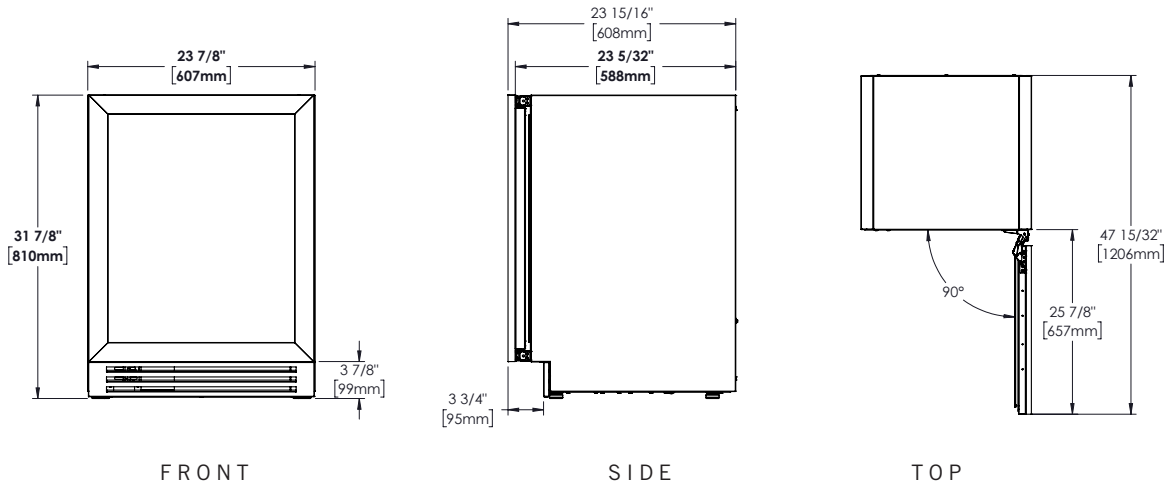

ORGANIZATION

- Two adjustable heavy-duty PVC coated black wire shelves allow for adjustable organization options
  - Shelf dimensions: 19<sup>5</sup>/<sub>8</sub>"W x 17" L
- One pull-out PVC coated wire wine rack for storage of 7 bottles
  - Shelf dimensions: 17<sup>1</sup>/<sub>16</sub>"W x 16<sup>7</sup>/<sub>8</sub>" L
- One floor wine cradle for storage of 5 bottles

Cutout Dimensions (w x h x d) 24" x 32" x 24"

Standard Overlay Panel (w x h x d) 23<sup>5</sup>/<sub>8</sub>" x 28" x 3/4"

Panel provided by others. Other installation options available.

Consult install guide for details.

Capacity 5.0

Temperature Range 33°- 41°F (0.5°- 5°C)

Weight (lbs.) 145

Voltage 115/60/1 115/60/1 NEMA-5-15R

Amps 0.8

Annual Energy Consumption (kWh) 275

Power Cord Length (ft.) 10

Energy Star Rated Yes

CUSTOMIZATION

\*Dimensions may vary +/- 1/8"

24" OVERLAY PANEL READY DOOR BEVERAGE CENTER

TUBADA-24-LS/RS-A~O – (shown with a 3/4" cabinetry panel.)

OPENING DIMENSIONS

MODEL OPTIONS

MODEL	FINISH
TUBADA-24-LS-A~O	Overlay panel ready solid door, left hinged
TUBADA-24-RS-A~O	Overlay panel ready solid door, right hinged