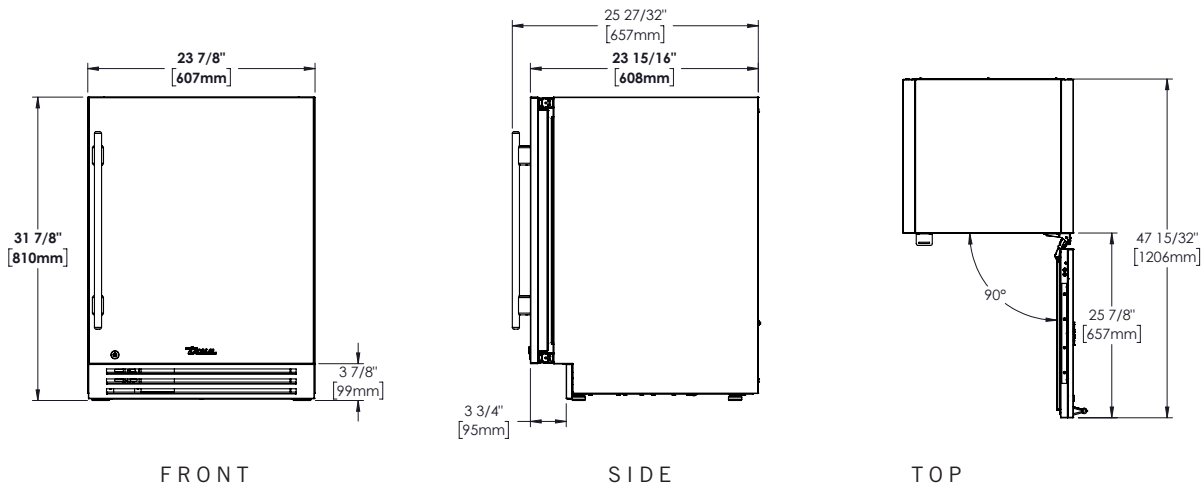

ORGANIZATION

- Two adjustable heavy-duty PVC coated black wire shelves allow for adjustable organization options
  - Shelf dimensions: 19 5/8" W x 17" L

BUILD YOUR TRUE

Customize your True with a variety of finish and hardware options at [true-residential.com](http://true-residential.com).

SPECIFICATIONS

Dimensions* (w x h x d)	23 7/8" x 31 7/8" x 23 15/16"
Cutout Dimensions (w x h x d)	24" x 32" x 24"
Other installation options available, consult install guide	
Capacity (cu. ft.)	5.0
Temperature Range	33°– 41°F (0.5°– 5°C)
Weight (lbs.)	145
Voltage	115/60/1  115/60/1 NEMA-5-15R
Amps	0.8
Annual Energy Consumption (kWh)	275
Power Cord Length (ft.)	10
Energy Star Rated	Yes

\*Dimensions may vary +/- 1/8"

24" STAINLESS SOLID DOOR UNDERCOUNTER REFRIGERATOR

TURADA-24-LS/RS-A~S

OPENING DIMENSIONS

MODEL OPTIONS

MODEL	FINISH
TURADA-24-LS-A~S	Stainless solid door, left hinged
TURADA-24-RS-A~S	Stainless solid door, right hinged