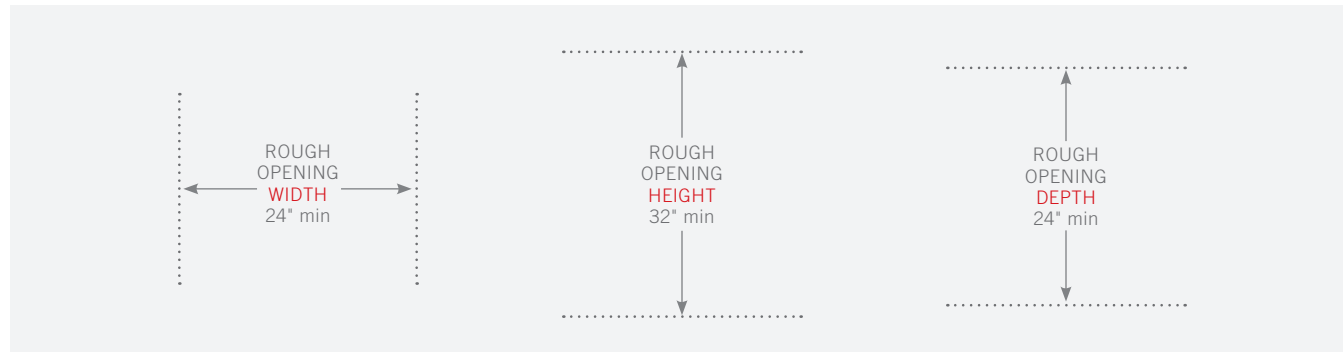

24" STAINLESS SOLID DOOR UNDERCOUNTER REFRIGERATOR

TURADA-24-LS/RS-A~S

TURADA-24-RS-A~S (Right hinged, standard)

TURADA-24-LS-A~S (Left hinged, special order)

FEATURES

- 32" height allows for installation under ADA-compliant counter top
- Articulating, soft close hinge allows fully integrated, flexible installations
- Field-reversible hinge allows for flexibility in the field
- Sleek black aluminum interior
- Black powder coated steel exterior
- Forced air refrigeration system which maintains 33°– 41°F (0.5°– 5°C)
- Environmentally friendly R600a refrigerant
- Concealed digital temperature controls allows for precise temperature management
- White LED lighting illuminates your product
- UL-rated for outdoor use
- Unit comes standard with 4 adjustable leg levelers
- Lock standard on stainless steel models
- NSF/ANSI Standard 7 compliant for packaged food product

SPECIFICATIONS

Dimensions* (w x h x d)	23 7/8" x 31 7/8" x 23 15/16"
Cutout Dimensions (w x h x d)	24" x 32" x 24"
Other installation options available, consult install guide	
Capacity (cu. ft.)	5.0
Temperature Range	33°– 41°F (0.5°– 5°C)
Weight (lbs.)	145
Voltage	115/60/1  115/60/1 NEMA-5-15R
Amps	0.8
Annual Energy Consumption (kWh)	275
Power Cord Length (ft.)	10
Energy Star Rated	Yes

\*Dimensions may vary +/- 1/8"

24" STAINLESS SOLID DOOR UNDERCOUNTER REFRIGERATOR

TURADA-24-LS/RS-A~S

OPENING DIMENSIONS

MODEL OPTIONS

MODEL	FINISH
TURADA-24-LS-A~S	Stainless solid door, left hinged
TURADA-24-RS-A~S	Stainless solid door, right hinged