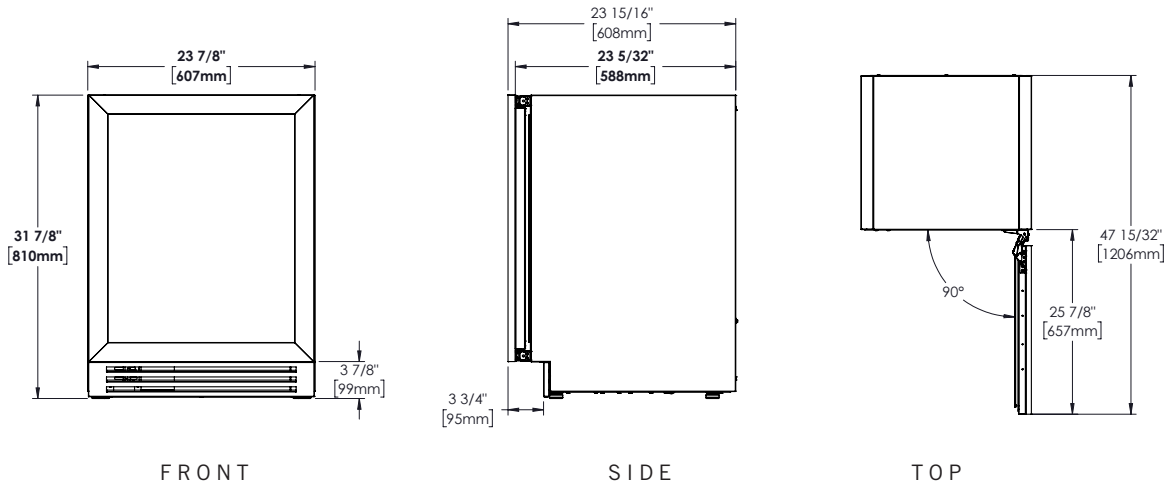

ORGANIZATION

- Five pull-out PVC coated wire wine racks for storage of 7 bottles each
 - Shelf dimensions: 17¹/₁₆" W x 16⁷/₈" L
- One floor wine cradle for storage of 5 bottles

BUILD YOUR TRUE

Customize your True with a variety of finish and hardware options at true-residential.com.

SPECIFICATIONS

Dimensions* (w x h x d)	23 ⁷ / ₁₆ " x 31 ⁷ / ₁₆ " x 23 ⁵ / ₁₆ "
Cutout Dimensions (w x h x d)	24" x 32" x 24"
Standard Overlay Panel (w x h x d)	23 ⁵ / ₁₆ " x 28" x 3/4"
Panel provided by others. Other installation options available. Consult install guide for details.	
Capacity (bottles)	40
Temperature Range	40° - 65°F (4.4° - 18.3°C)
Weight (lbs.)	225
Voltage	115/60/1  115/60/1 NEMA-5-15R
Amps	0.8
Annual Energy Consumption (kWh)	195
Power Cord Length (ft.)	10
Energy Star Rated	—

*Dimensions may vary +/- 1/8"

24" OVERLAY PANEL READY WINE CABINET

TUWADA-24-LS/RS-A~O – (shown with a 3/4" cabinetry panel.)

OPENING DIMENSIONS

MODEL OPTIONS

MODEL	FINISH
TUWADA-24-LS-A~O	Overlay panel ready solid door, left hinged
TUWADA-24-RS-A~O	Overlay panel ready solid door, right hinged