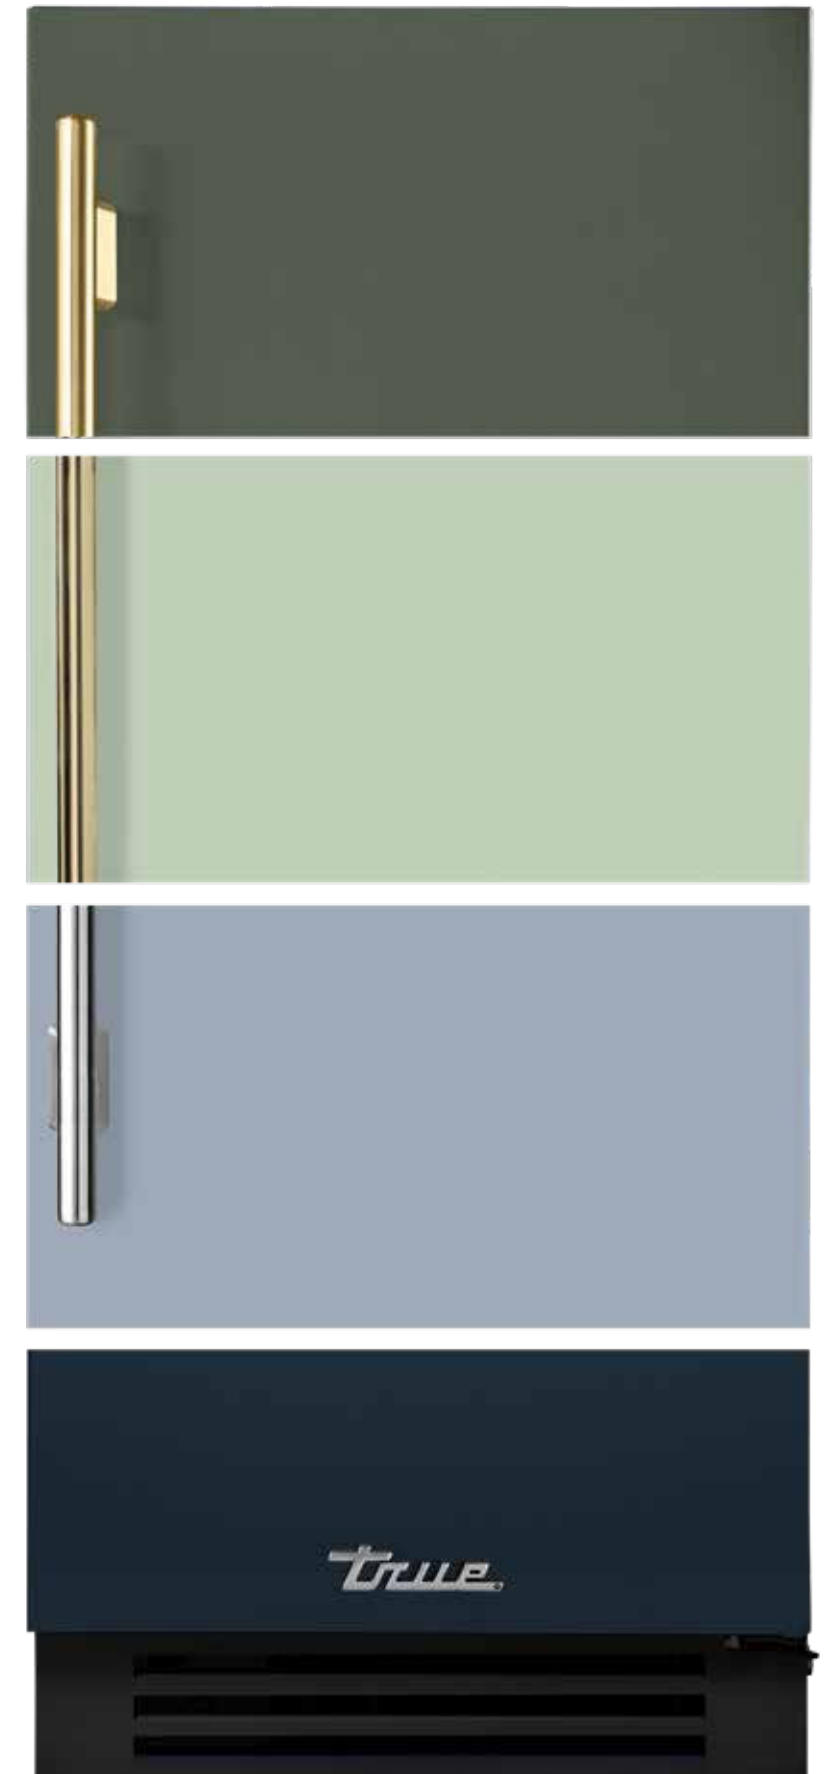

Build YOUR TRUE

STANDARD COLORS* – LEAD TIMES APPLY

MATTE BLACK 027	MATTE WHITE 030	GLOSS BLACK 044	ANTIQUE WHITE 050	COBALT 078	ULTRA MATTE BLACK 085	EMERALD 086
SAFFRON 103	JUNIPER 104	SAGE 129	BLUESTONE 152	CHAMPAGNE 179	OLIVE 238	

HARDWARE**

BRASS H01	CHROME H02	COPPER H03	STAINLESS H04	PEWTER H05	GOLD H08

OPTIONAL COLOR MATCH LOCK

STAINLESS STEEL – For BEV and DZW models only. Factory install only.

HARDWARE – For BEV and DZW models only. Factory install only.

OLIVE
+
BRASS

SAGE
+
GOLD

BLUESTONE
+
CHROME

JUNIPER
+
PEWTER

*Actual colors may vary, finish and hardware samples available. Color match available.

**Hardware for Full Size: handles, hinges, logo. — Hardware for Undercounter/ADA-Compliant Undercounter: handle, logo.

NOTE: Stainless Steel hardware: Full Size + Undercounter – standard, no charge.