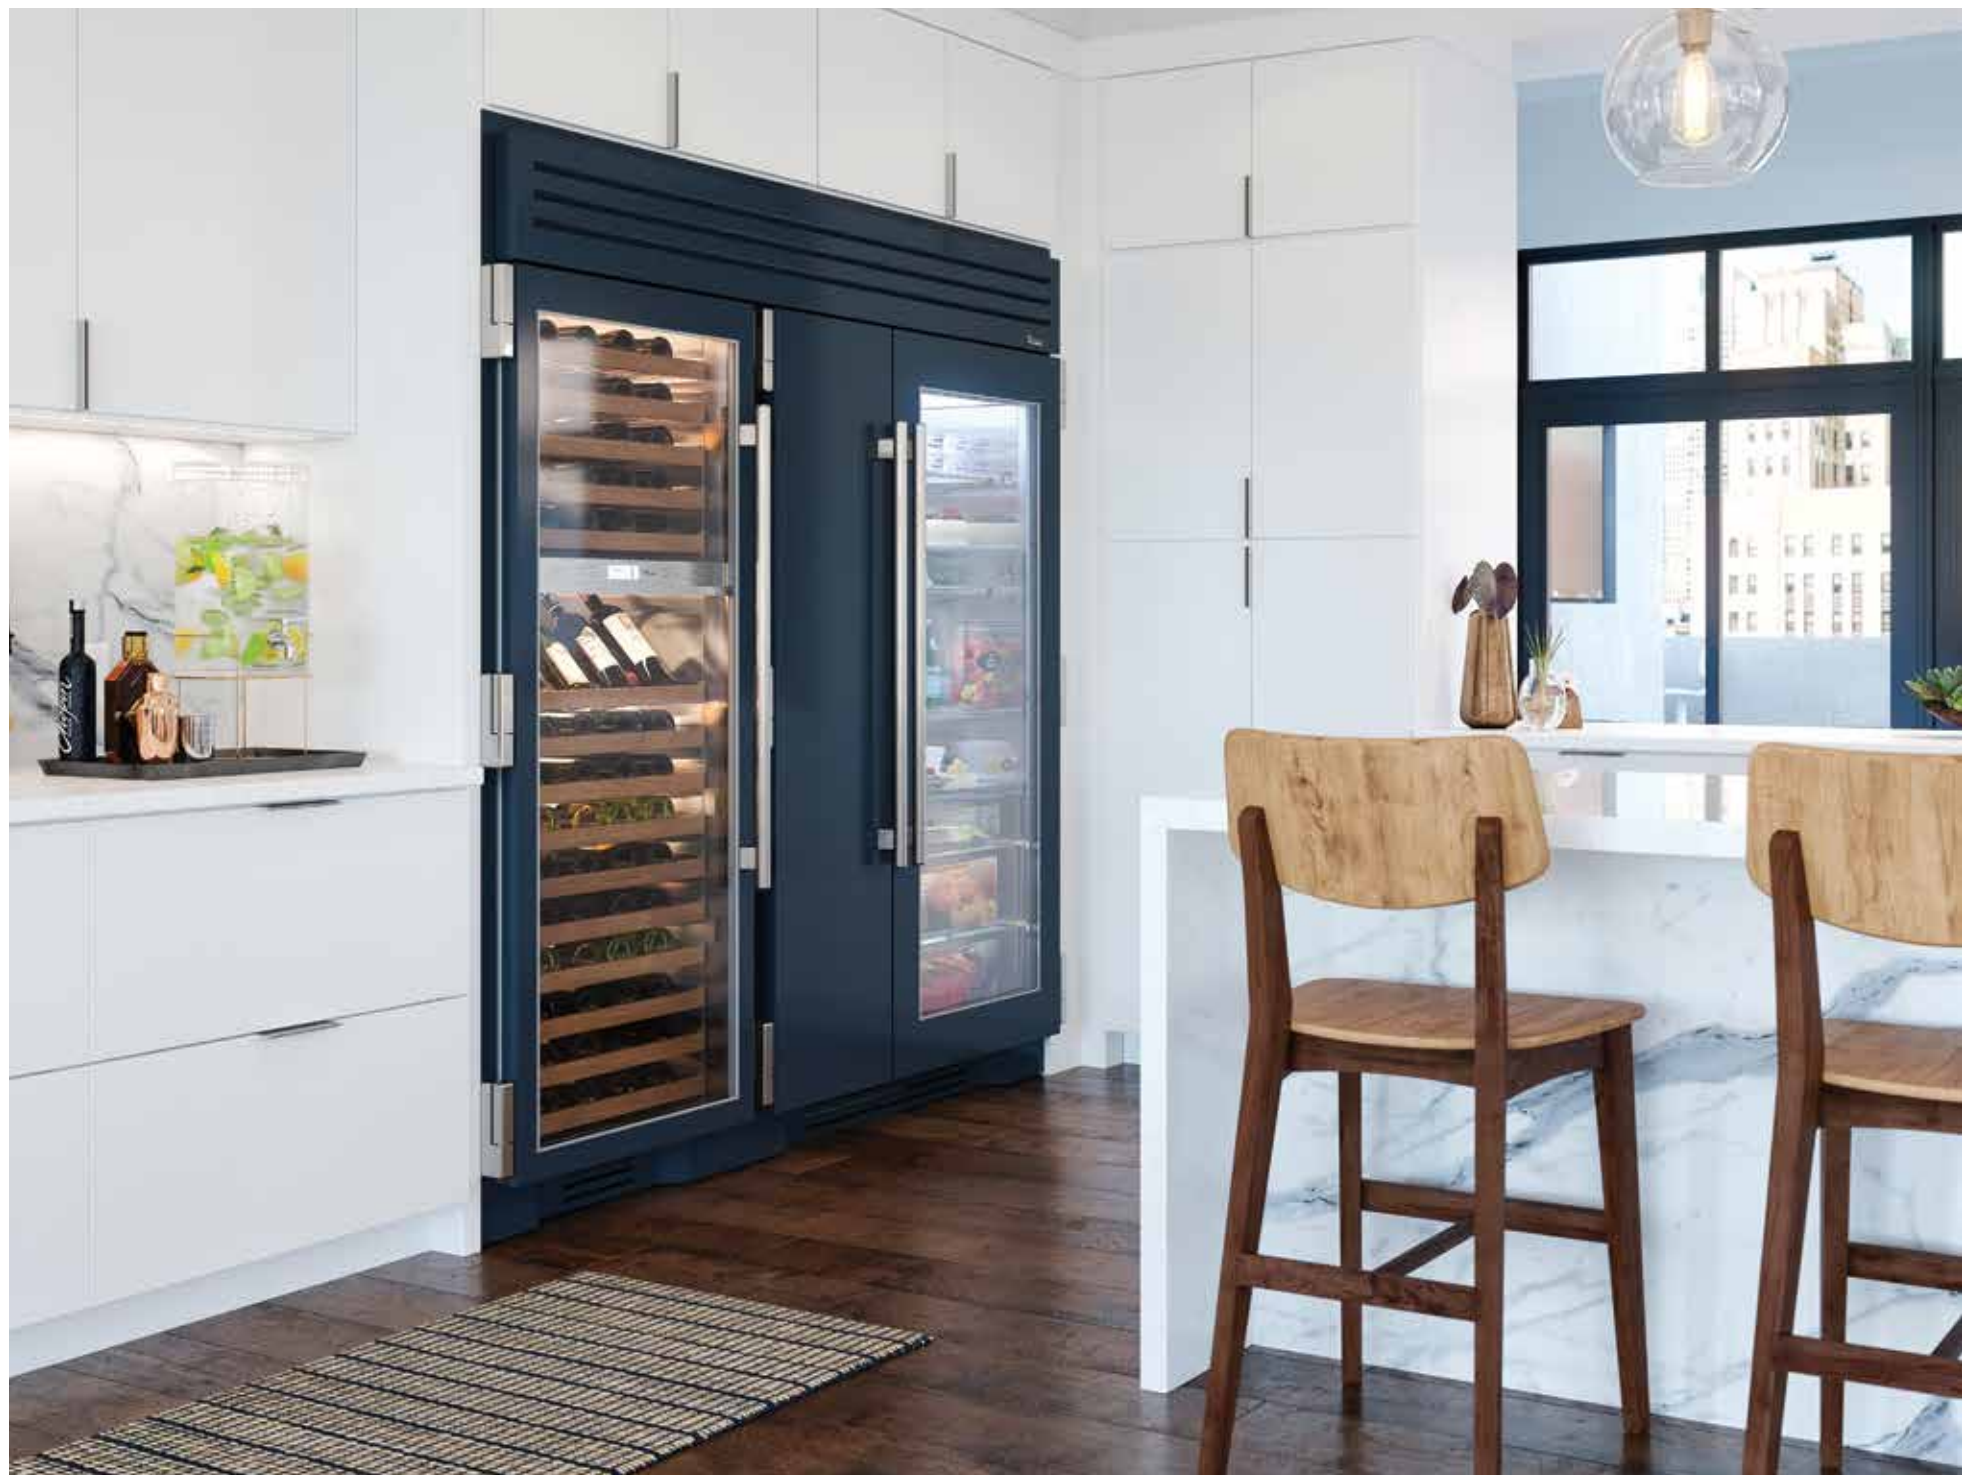

30" Dual Zone Wine Column, Juniper / Stainless
The True 48 Glass Door, Juniper / Stainless
78" Joining Kit, Juniper